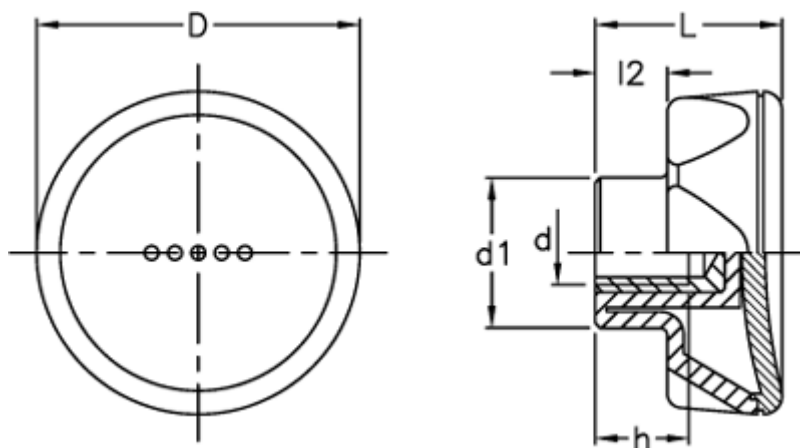

Article number: 23052214263

Description: E+G Lobe knob
ELK.56-B M8-C3 grey centre cap

Measures

D	= 56
d1	= 26.5
d 6H	= M8
h	= 13
L	= 29
l2	= 11